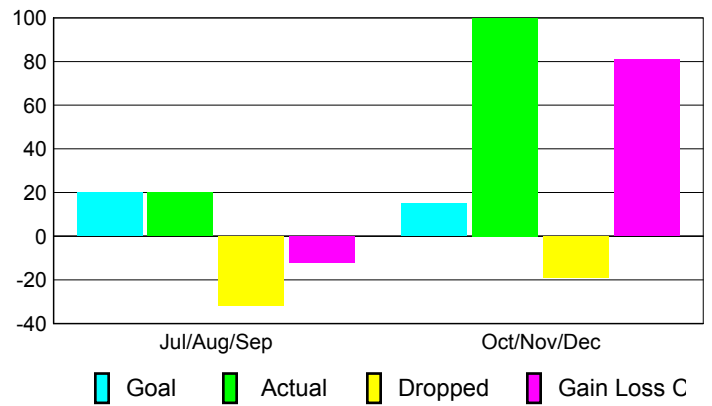

### YTD Status Quo Clubs 2010-2011

Status Quo Clubs Compared to Status Quo Members

## MEMBERSHIP

Membership Results 2010-2011
---------------------------------

Membership 2009-2010
-------------------------

Month	Net Memb Goal	Actual New Memb	Actual Dropped Memb	Gain/Loss of Memb	Gain/Loss of Memb
Jul/Aug/Sep	20	20	-32	-12	6
Oct/Nov/Dec	15	100	-19	81	33
<b>Totals</b>	<b>35</b>	<b>120</b>	<b>-51</b>	<b>69</b>	<b>39</b>

### Membership Results 2010-2011

Goal, New, Dropped, Gain/Loss

### Comparison of Membership Gain/Loss

Current Year Compared to the Previous Year