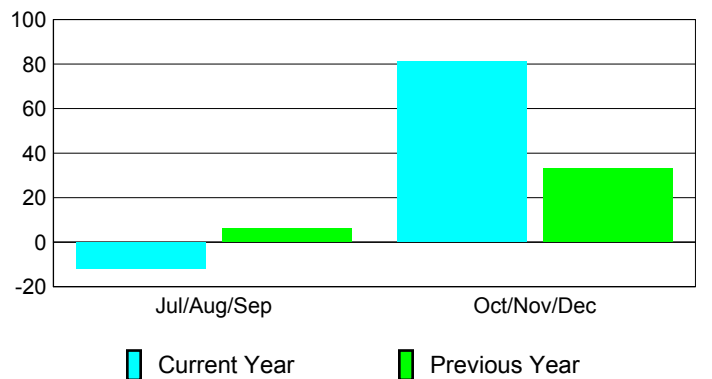

Comparison of Membership Gain/Loss

Current Year Compared to the Previous Year