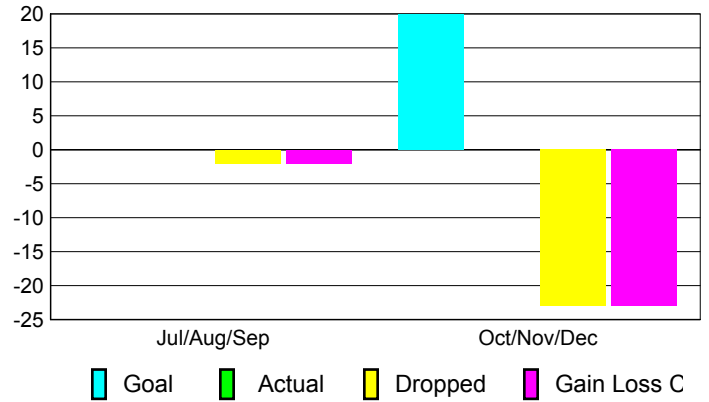

### YTD Status Quo Clubs 2010-2011

Status Quo Clubs Compared to Status Quo Members

## MEMBERSHIP

<b>Membership Results</b>
<b>2010-2011</b>

<b>Membership</b>
<b>2009-2010</b>

Month	Net Memb	Actual New	Actual Dropped	Gain/Loss of	Gain/Loss of
	Goal	Mem	Mem	Mem	Mem
Jul/Aug/Sep	0	0	-2	-2	0
Oct/Nov/Dec	20	0	-23	-23	0
<b>Totals</b>	<b>20</b>	<b>0</b>	<b>-25</b>	<b>-25</b>	<b>0</b>

### Membership Results 2010-2011

Goal, New, Dropped, Gain/Loss