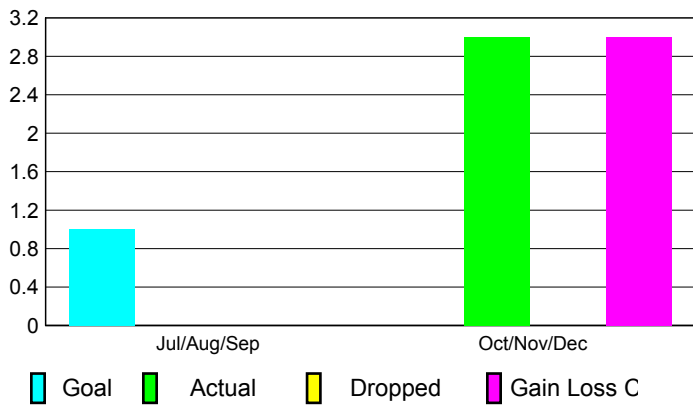

## CLUBS

Club Results 2010-2011
---------------------------

Clubs 2009-2010
--------------------

Month	New Club Goal	Actual New Clubs	Actual Dropped Clubs	Gain/Loss of Clubs	Gain/Loss of Clubs
Jul/Aug/Sep	1	0	0	0	0
Oct/Nov/Dec	0	3	0	3	1
<b>Totals</b>	<b>1</b>	<b>3</b>	<b>0</b>	<b>3</b>	<b>1</b>

### Club Results 2010-2011

Goal, New, Dropped, Gain/Loss