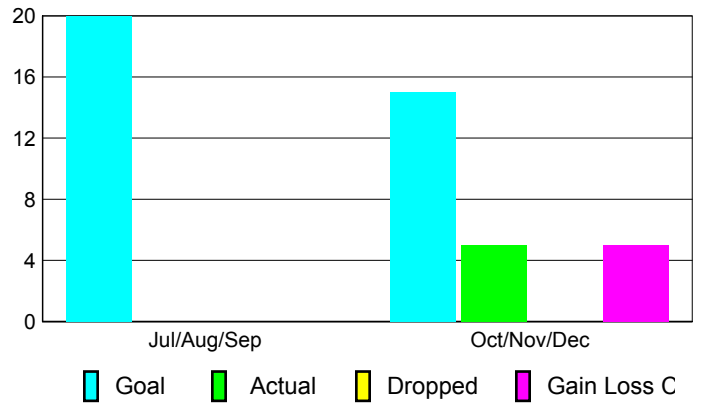

### YTD Status Quo Clubs 2010-2011

Status Quo Clubs Compared to Status Quo Members

## MEMBERSHIP

**Membership Results  
2010-2011**

**Membership  
2009-2010**

Month	Net Memb Goal	Actual New Memb	Actual Dropped Memb	Gain/Loss of Memb	Gain/Loss of Memb
Jul/Aug/Sep	20	0	0	0	1
Oct/Nov/Dec	15	5	0	5	-12
<b>Totals</b>	<b>35</b>	<b>5</b>	<b>0</b>	<b>5</b>	<b>-11</b>

### Membership Results 2010-2011

Goal, New, Dropped, Gain/Loss